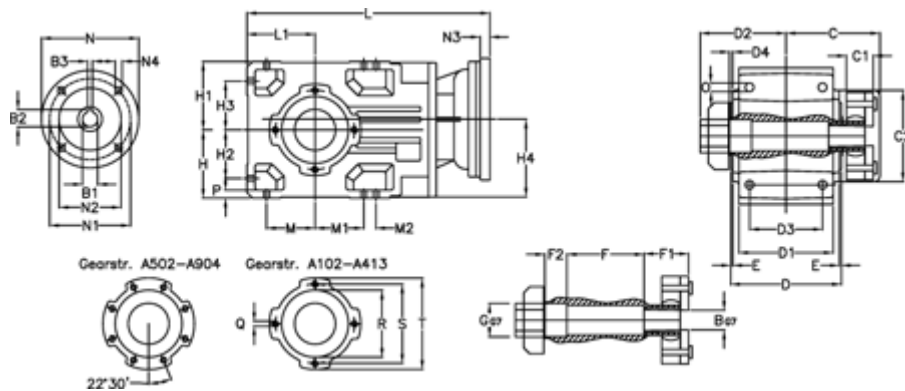

Article number: 29600103226225
 Description: Bevel helical gearbox
 A102QF30-32,2-P71B5

Measures

B = 30	D1 = 95	F2 = 36	L = 282.5	N3 = -
B1 = 14	D2 = 90	G = 32	L1 = 70	N4 = M8x16
B2 = 16.3	D3 = 75	GA = 14,5 NM	M = 50.0	O = 9.5
B3 = 5	d4 = 4.5	H = 70	M1 = 50.0	P = 9
C = 101.5	Description = A102QF-xx-P71 B5	H1 = 70	M2 = -	Q = M8x12
C1 = 29	E = 3.0	H2 = 50.0	N = 160	R = 80
C2 = 83.0	F = 77.5	H3 = 50.0	N1 = 130	S = 100
D = 117	F1 = 36.0	H4 = 83.0	N2 = 110	T = 120